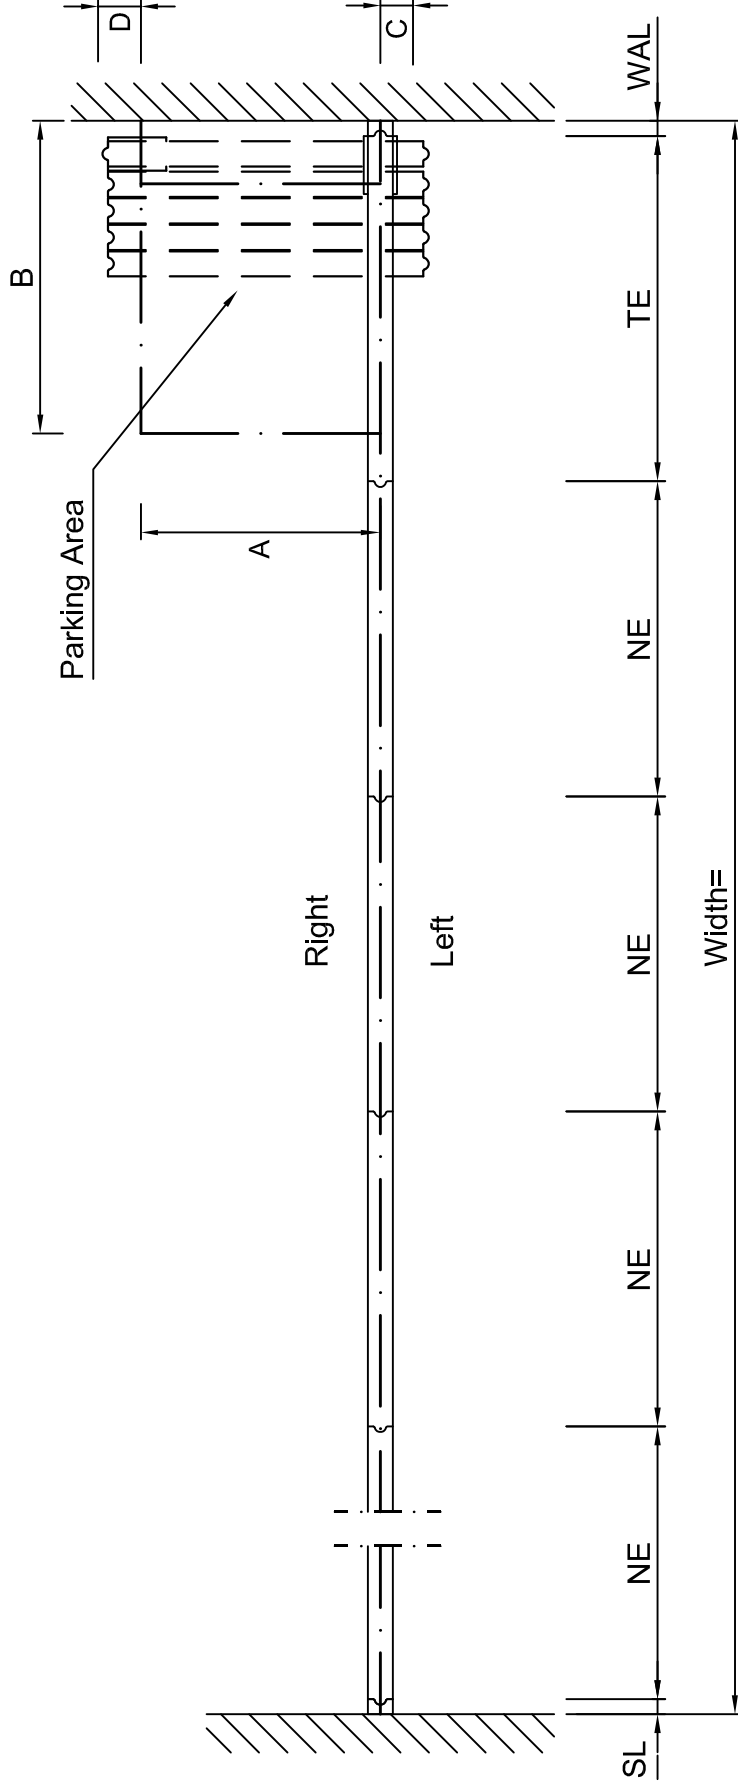

Parking Area 9

* TE = 250
* TEF = 350